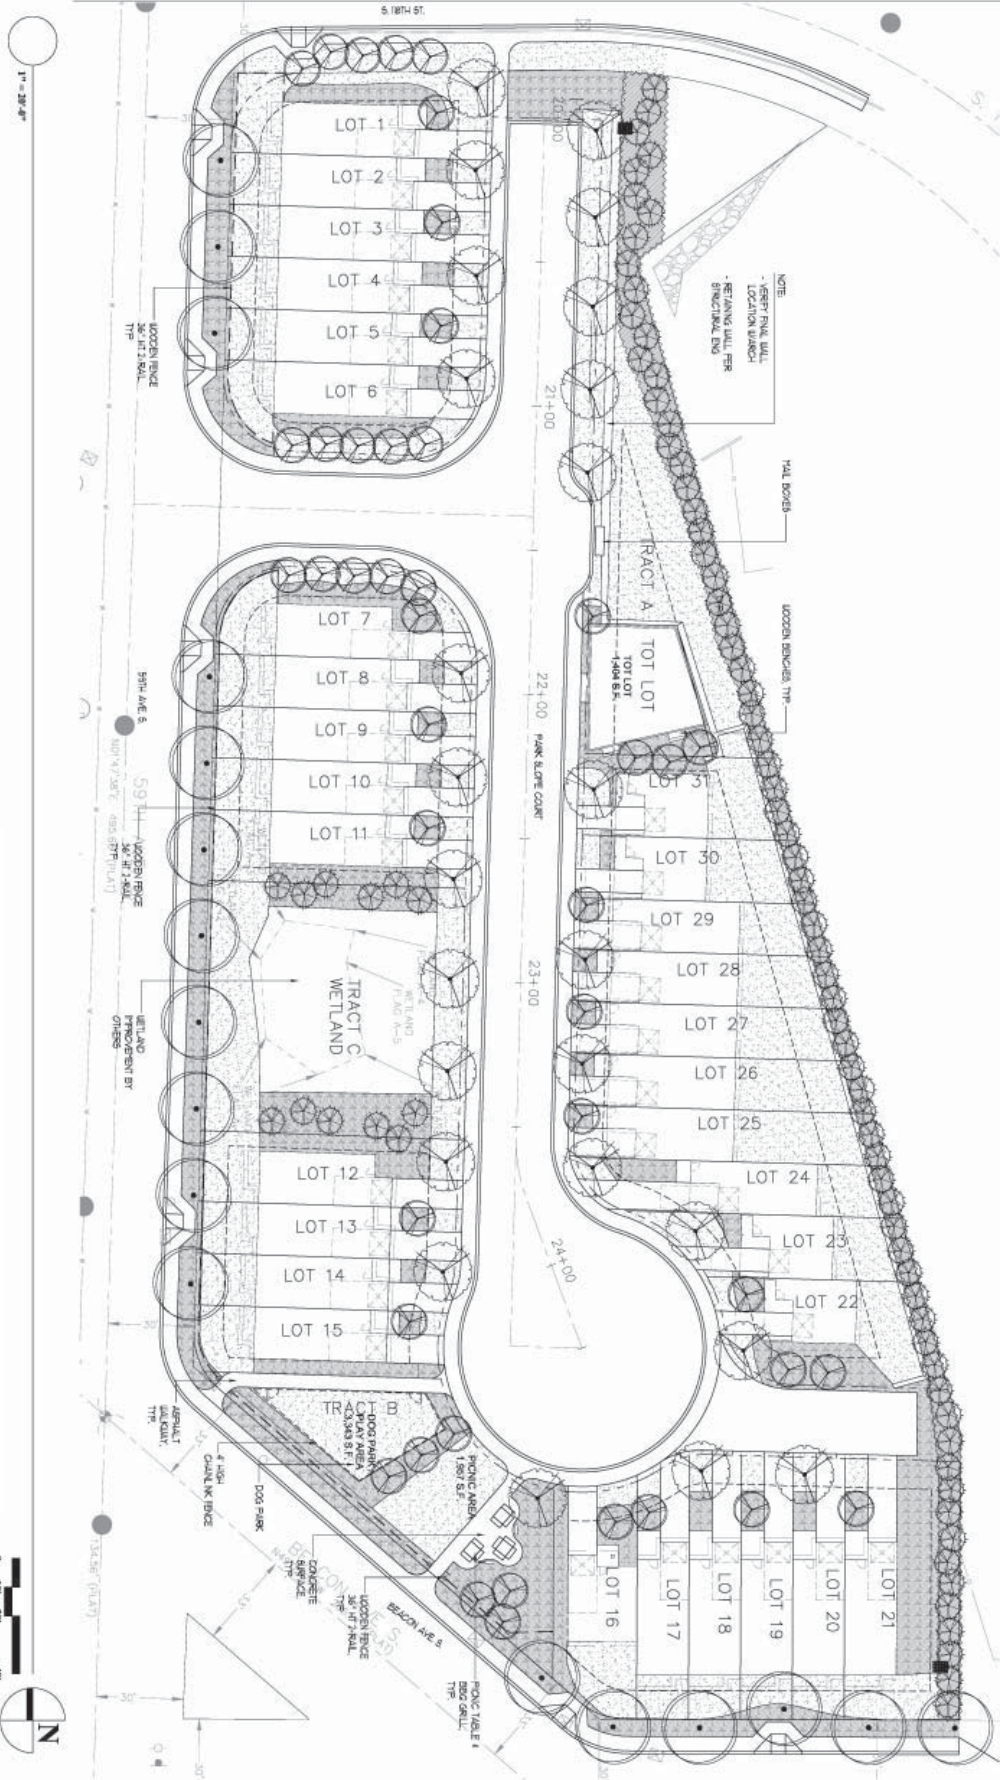

SITE NO. 01 - WESTERN AVE., SEATTLE, WA 98104
P. PHONE: (206) 462-7562 FAX: (206) 462-4721

**Park Slope
Townhomes**

landscape plan

grouparchitect
www.grouparch.com 206.365.1230

Copyright © 2011 Grouparchitect Incorporated

Park Slope Townhomes

image left:
Sketch perspective - Bldg 1

image left:
Sketch perspective - Bldg 2

Park Slope Townhomes

image left:
Sketch perspective - Bldg 5

image left:
Sketch perspective - Bldg 3