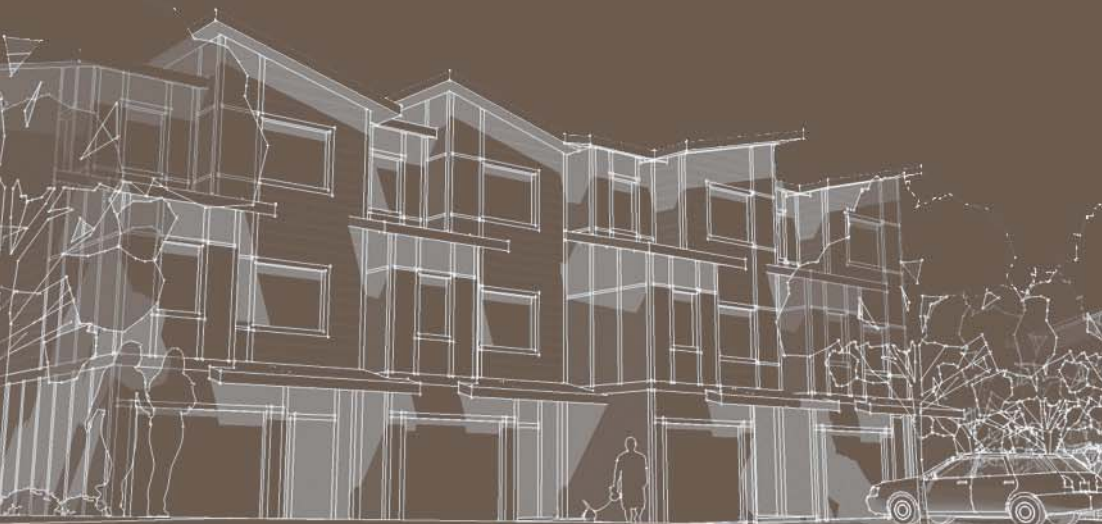

Copyright © 2011 Grouparchitect Incorporated

**Park Slope
Townhomes**
Seattle, Washington

grouparchitect
www.grouparch.com 206.365.1230

**THOMAS RENGSTORFF
AND ASSOCIATES**

LANDSCAPE ARCHITECTURE
SITE PLANNING
URBAN DESIGN

SITE NO. 01 - WESTERN AVE., SEATTLE, WA 98104
P. PHONE: (206) 462-7562 FAX: (206) 462-4721

**Park Slope
Townhomes**

landscape plan

grouparchitect
www.grouparch.com 206.365.1230

Copyright © 2011 Grouparchitect Incorporated

Park Slope Townhomes

image left:
Sketch perspective - Bldg 1

image left:
Sketch perspective - Bldg 2

Park Slope Townhomes

image left:
Sketch perspective - Bldg 5

image left:
Sketch perspective - Bldg 3